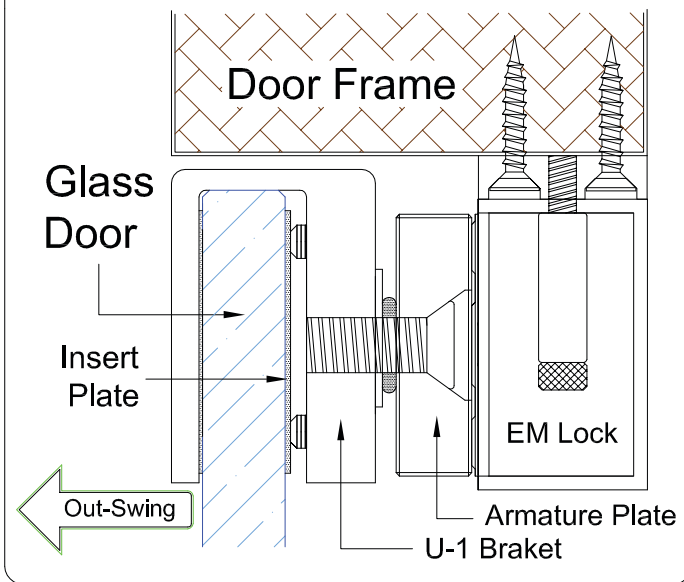

EM600 - U1 Bracket

(Glass Door Application)

Bracket Application

Specifications (Unit = mm)