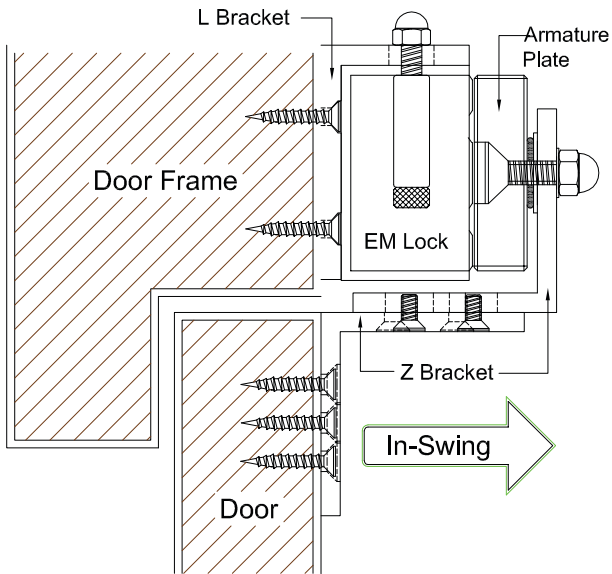

# EM1200 - ZL Bracket

( In - Swing Door Application )

## Bracket Application

## Specifications ( Unit = mm )