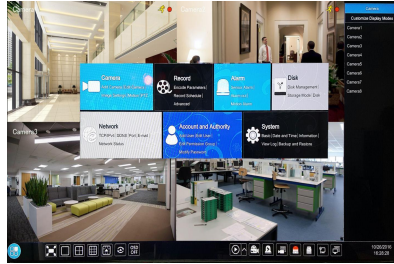

User friendly graphic user interface