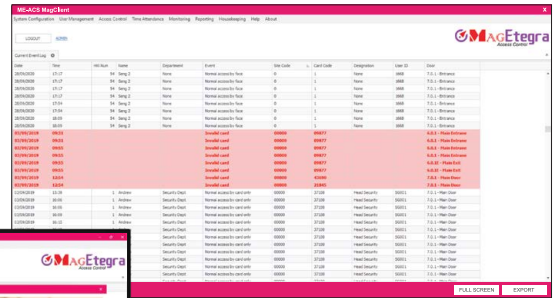

4 You cannot fake it

Dual lens use IRSense technology to detect "live face" and rejects printed or displayed photos to ensure real genuine identity.

Entrance Management

Facility Management

Unit Management

FR320 & FR330 dual lens with IRSense can verify a real person's face and reject a printed or displayed photo. The modern, compact and slim design can easily fit into any office, factory and building. It is suitable for pedestrian gate and door access.

Software

MagEtegra ME-ACS software is simple enough for a small office yet powerful enough to manage the access security system of the entire building. It supports 4 types of different time attendance shifts to cater for fixed, flexible or rotating work schedule within a company.

PERFECT MATCH with **MAG Etegra**

▲ Weekly, yearly and free shift time attendance

▲ Events record from multiple readers is centralized into a single view in ME-ACS for faster review, search, filter and reporting.