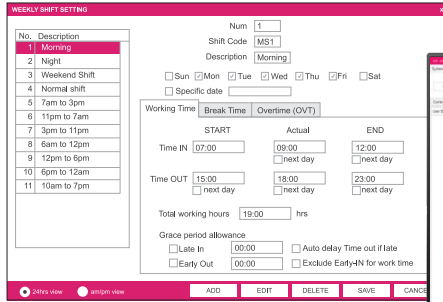

FR320 & FR330 dual lens with IRSense can verify a real person's face and reject a printed or displayed photo. The modern, compact and slim design can easily fit into any office, factory and building. It is suitable for pedestrian gate and door access.

Software

MagEtegra ME-ACS software is simple enough for a small office yet powerful enough to manage the access security system of the entire building. It supports 4 types of different time attendance shifts to cater for fixed, flexible or rotating work schedule within a company.

PERFECT MATCH with **MAG Etegra**

▲ Weekly, yearly and free shift time attendance

▲ Events record from multiple readers is centralized into a single view in ME-ACS for faster review, search, filter and reporting.

▲ Using webcam to capture face for user enrollment

Accessories

Bracket
For pedestrian gate

Wall Bracket for FR320 & FR330
For Wall Mount Installation

NVS1230P
12V, 3A switching power supply with timer card and backup battery

Touchless Button TB01
Voltage DC 12V, Current ≤ 20mA

Technical specification

User ID/face capacity	50,000
Fingerprint capacity	FR330 - 100,000, FR320 - 500,000
Event record capacity	500,000
Access mode	5 in 1 - Face + fingerprint, face + card, face + QR code, face + pin <i>*fingerprint not available for FR320</i>
Face recognition speed	< 0.2 sec
Relay output	Lock relay dry control output (N.O, N.C and COM) Alarm relay transistor output (-12V)
Push button input	Yes
Door sensor input	Dry contact (N.C, N.O and COM)
Comms interface	TCPIP or WIFI (stability is dependent on wireless signal)
Wiegand port	WG26/34
Power required	DC 12V, 2A
Dimension (LxWxH)	FR330 - 188mm x 80mm x 20mm FR320 - 185mm x 110mm x 20mm