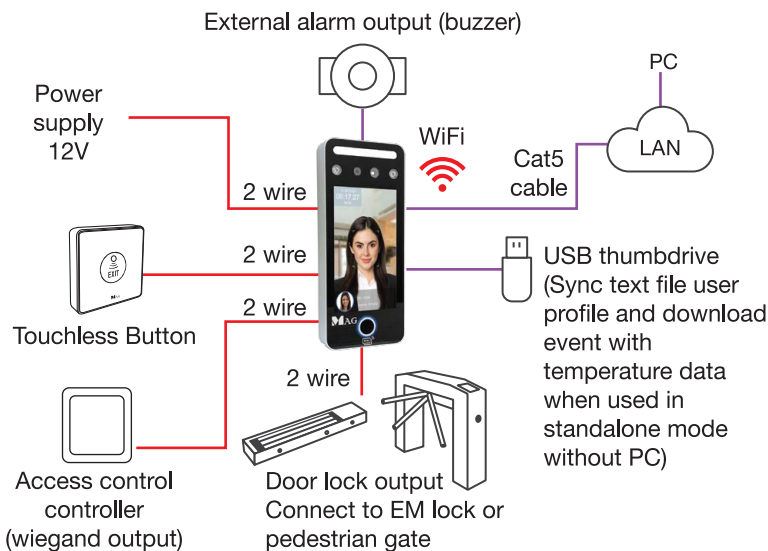

Wiring Diagram

Authorised Dealer:

Copyright © 2016 Magnet Security & Automation Sdn Bhd. All rights reserved.

All specification, drawing and product info are subject to change without prior notice.