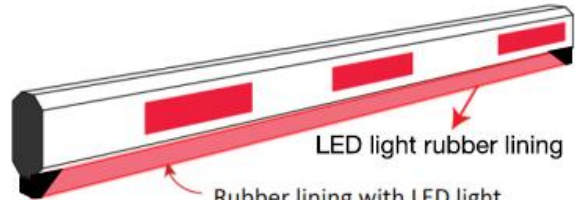

4 METER STRAIGHT ARM WITH LED LIGHT RUBBER LINING

WWW.MAG.COM.MY

Description

MAG 4 Meter Straight Barrier Arm with LED rubber lightning are made of durable high quality rubber material, the rubber lining LED light can be easily installed underneath the straight barrier arm. The standard LED light length is 3.5m, but can be easily trim to shorter length according to customer requirement.

RED light indicate standby mode where barrier arm is down (close). GREEN light indicate valid access mode where barrier arm is up (open).

Features

- ✓ **Durability and Weather Resistance**, The high quality rubber materials make it more durable and not easily broken. It is also suitable to install at outdoor environment.
- ✓ **Lightweight** , The lightweight make it easier to carry with minimum manpower and will not make the barrier arm too heavy when installed underneath.
- ✓ **Spare Part Availability**, This is an important feature as it ensures that the site is not exposed to security threats for an extended period in the event of damage to the arm. MAG offers complete spare parts and repair services locally at an affordable price to ensure that the gate can resume operation in the shortest time possible. This feature provides peace of mind to the owner of the barrier that they can quickly fix any issues with the gate

Technical Parameters

Description	Parameter		
Length Recommended	Model	Barrier Arm	LED Light
	BR618T	3.5 meter	3 meter
	BR630T	4 meter	3.5 meter
LED light materials	LED Bead Strip		
LED light colour	Red and Green		
LED Housing materials	Rubber		
Power supply input	12V - 1.3A		
Power consumption	16 watts (3.5meter LED)		
Weight	4kg		
LED Dimension	21 x 23 x 3500mm		

Dimension

Rubber lining with LED light underneath barrier arm for illumination and reduce dent damage in the event top down collision with vehicle.

*Product performances is based on testing in a controlled environment. Your result may vary due to several external and environment factors.