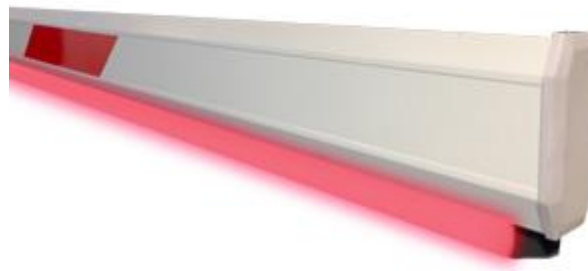

4 METER STRAIGHT ARM WITH LED LIGHT RUBBER LINING

WWW.MAG.COM.MY

Description

MAG 4 Meter Straight Barrier Arm with LED rubber lightning are made of durable high quality rubber material, the rubber lining LED light can be easily installed underneath the straight barrier arm. The standard LED light length is 3.5m, but can be easily trim to shorter length according to customer requirement.

Application

The MAG Standard Straight Arm with LED Rubber Lightning is suitable for all Magnet Barrier Gate Models and is commonly used at outdoor parking areas at airports, shopping malls, warehouses, hotels, factories, condominiums, car rental companies, and other locations where vehicle access needs to be controlled for security or safety purposes.

RED light indicate standby mode where barrier arm is down (close). GREEN light indicate valid access mode where barrier arm is up (open).

Features

- ✓ **Durability and Weather Resistance**, The high quality rubber materials make it more durable and not easily broken. It is also suitable to install at outdoor environment.
- ✓ **Lightweight** , The lightweight make it easier to carry with minimum manpower and will not make the barrier arm too heavy when installed underneath.
- ✓ **Spare Part Availability**, This is an important feature as it ensures that the site is not exposed to security threats for an extended period in the event of damage to the arm. MAG offers complete spare parts and repair services locally at an affordable price to ensure that the gate can resume operation in the shortest time possible. This feature provides peace of mind to the owner of the barrier that they can quickly fix any issues with the gate

Dimension

Rubber lining with LED light underneath barrier arm for illumination and reduce dent damage in the event top down collision with vehicle.

*Product performances is based on testing in a controlled environment. Your result may vary due to several external and environment factors.