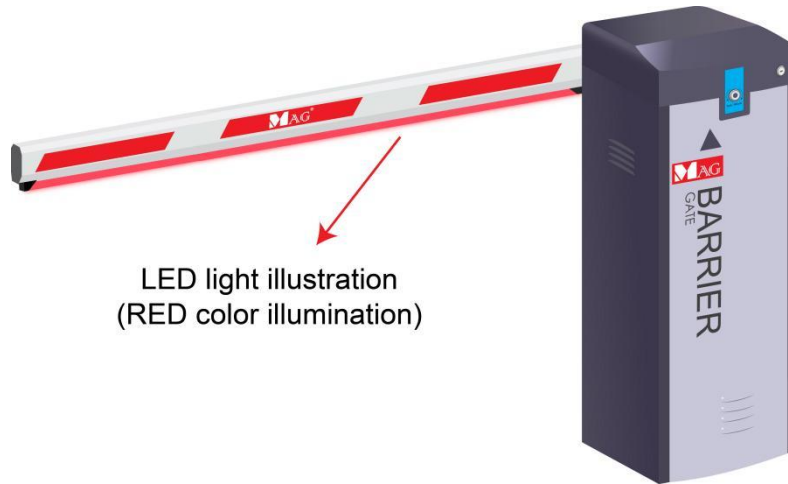

*Product performances is based on testing in a controlled environment. Your result may vary due to several external and environment factors.

© COPYRIGHT 2023. This documentation served as a reference only. It is subject to change without further notice. All the diagrams and information in this documentation may not be duplicated or modified in any form without the written approval from the management.

© 2023 SP 4M STRAIGHT BARRIER ARM WITH LED RUBBER LINING