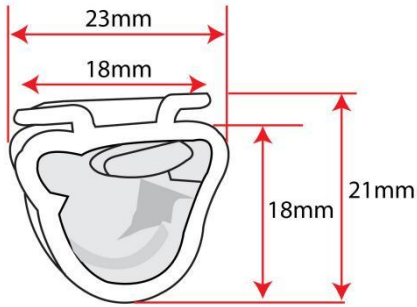

4 METER STRAIGHT ARM WITH LED LIGHT RUBBER LINING

WWW.MAG.COM.MY

Description

MAG 4 Meter Straight Barrier Arm with LED rubber lightning are made of durable high quality rubber material, the rubber lining LED light can be easily installed underneath the straight barrier arm. The standard LED light length is 3.5m, but can be easily trim to shorter length according to customer requirement.

RED light indicate standby mode where barrier arm is down (close). GREEN light indicate valid access mode where barrier arm is up (open).

Features

- ✓ **Durability and Weather Resistance**, The high quality rubber materials make it more durable and not easily broken. It is also suitable to install at outdoor environment.
- ✓ **Lightweight** , The lightweight make it easier to carry with minimum manpower and will not make the barrier arm too heavy when installed underneath.
- ✓ **Spare Part Availability**, This is an important feature as it ensures that the site is not exposed to security threats for an extended period in the event of damage to the arm. MAG offers complete spare parts and repair services locally at an affordable price to ensure that the gate can resume operation in the shortest time possible. This feature provides peace of mind to the owner of the barrier that they can quickly fix any issues with the gate

Technical Parameters

Description	Parameter		
Length Recommended	Model	Barrier Arm	LED Light
	BR618T	3.5 meter	3 meter
	BR630T	4 meter	3.5 meter
LED light materials	LED Bead Strip		
LED light colour	Red and Green		
LED Housing materials	Rubber		
Power supply input	12V - 1.3A		
Power consumption	16 watts (3.5meter LED)		
Weight	4kg		
LED Dimension	21 x 23 x 3500mm		

Dimension

Rubber lining with LED light underneath barrier arm for illumination and reduce dent damage in the event top down collision with vehicle.

*Product performances is based on testing in a controlled environment. Your result may vary due to several external and environment factors.