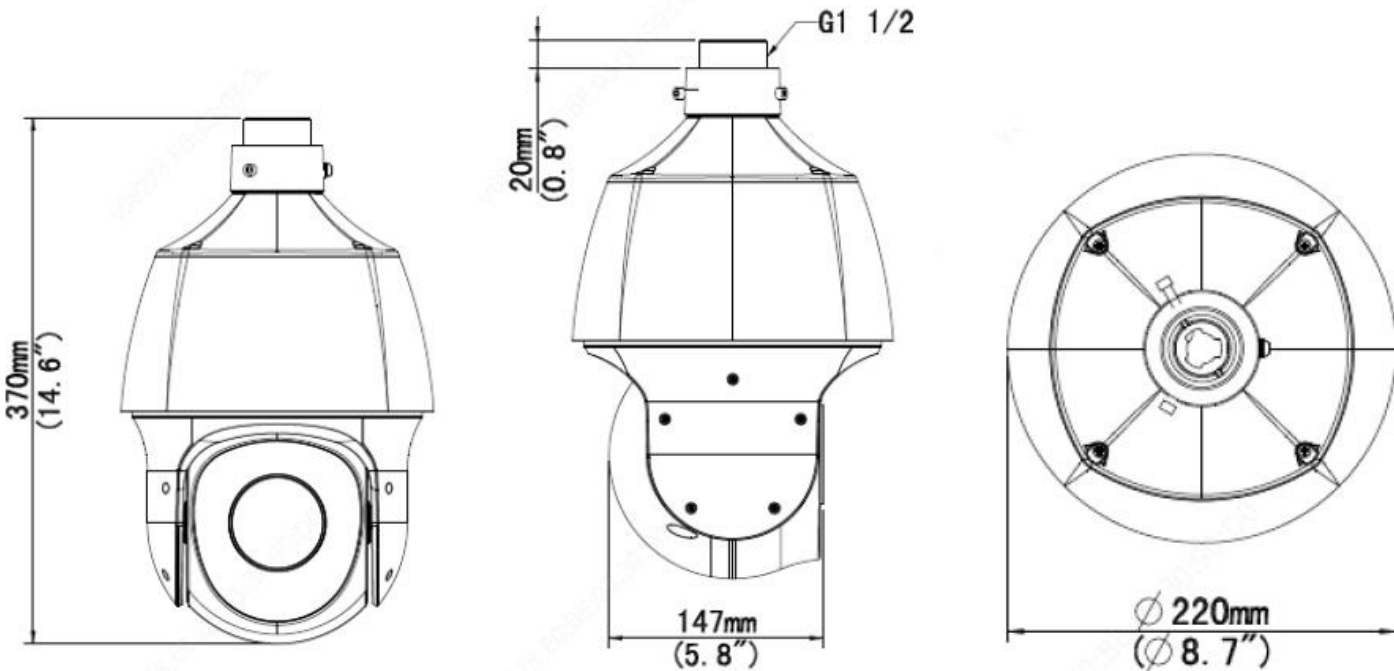

Dimension

*Product performances is based on testing in a controlled environment. Your result may vary due to several external and environment factors.

© COPYRIGHT 2024. This documentation served as a reference only. It is subject to change without further notice. All the diagrams and information in this documentation may not be duplicated or modified in any form without the written approval from the management.