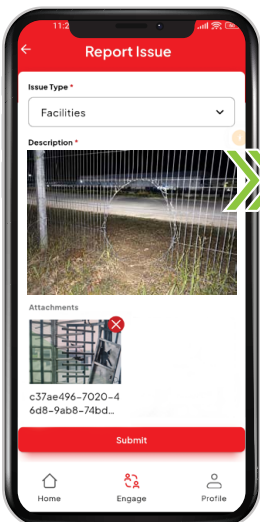

## Avoid hassle and delay for visitor

Eliminate entrance congestion. Pre-registered QR codes and License Plate Recognition (LPR) allow visitors, cars and supplier trucks to enter smoothly, keeping your traffic flowing.

## Reduce fraud with visual proof

You can only catch what you can see. MagEtegra provides real-time visual comparison of "In" and "Out" evidence on-premise, ensuring total accountability at critical access points.

## Improve guard efficiency

E-map instantly pinpoint alarm locations to help guards response faster.

Avoid wasting guard's time and resource attending false alarm by validating threats via integrated CCTV live view and playback.

Submit by guard or member mobile app

Track by management web portal