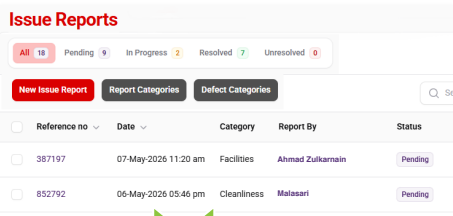

Track by management web portal

Avoid unmanaged threat

You cannot manage what you do not track. By digitalizing every incident, we help you automate escalation and resolution follow-ups, ensuring no security threat goes unaddressed.