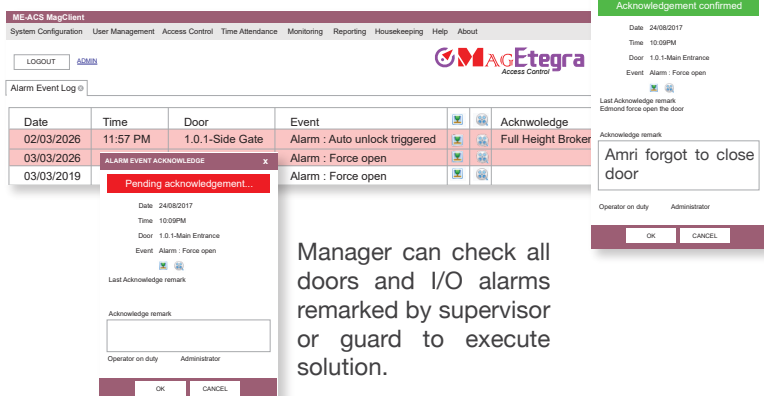

Manager can check all doors and I/O alarms remarked by supervisor or guard to execute solution.