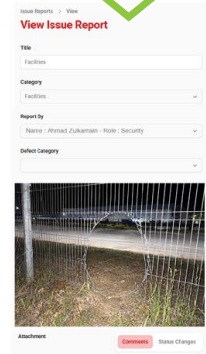

Track by management web portal

Avoid unmanaged threat

You cannot manage what you do not track. By digitalizing every incident, we help you automate escalation and resolution follow-ups, ensuring no security threat goes unaddressed.