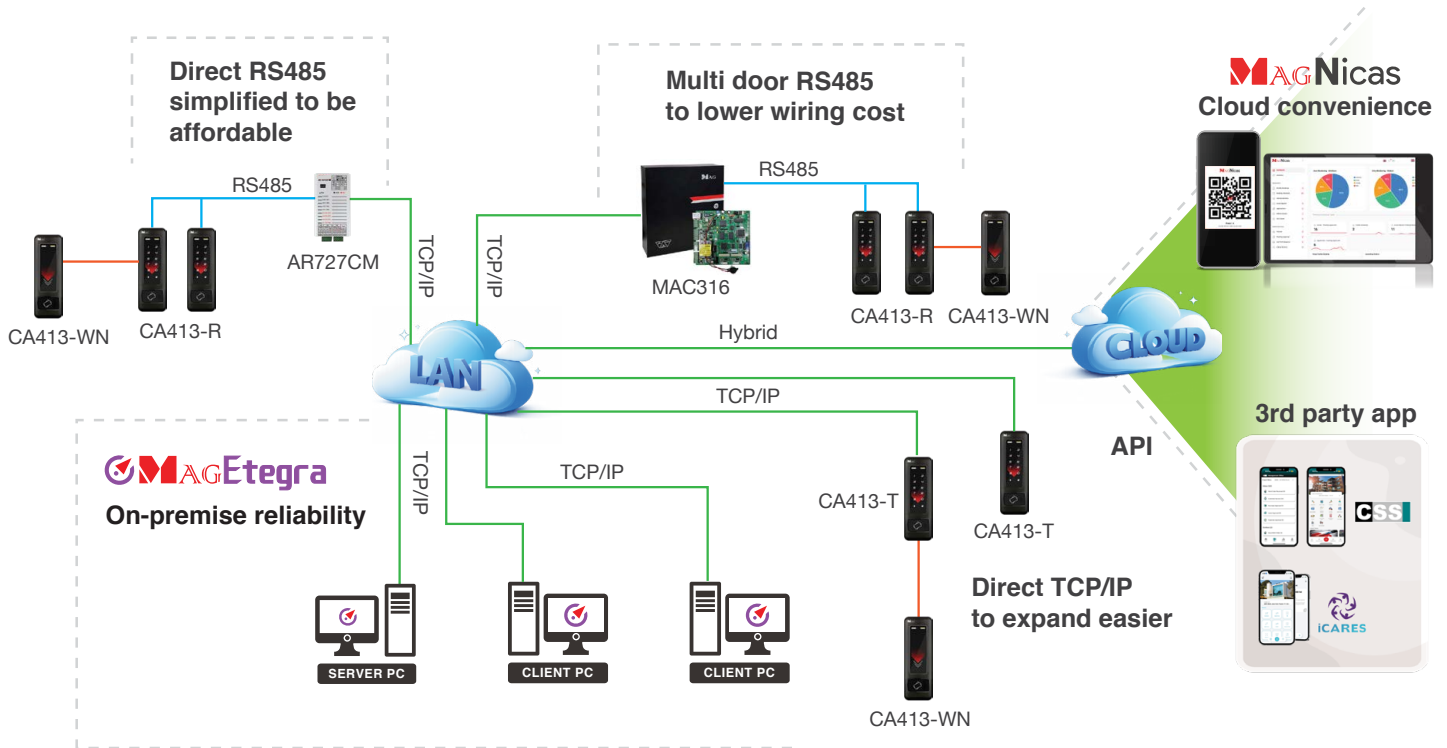

**MAG Nicas**  
Hybrid Cloud Access Control

## Easy to fit into your budget

Reduce wiring costs with our RS485 looping architecture, or maximize scalability with Direct TCP/IP readers that connect to your nearest network point. Mix & match flexible architecture to fit your budget and requirements.

## Higher security with just one card

Our hybrid card technology combines DESfire private key encryption with our Xclone long range reader to achieve a fully encrypted security journey from car to door and lift access that prevents card cloning problem while maintaining only 1 card per user.

## Manage anywhere from anywhere

We ensure reliable real-time automated alarm monitoring, CCTV, anti-passback, block/unblock, and picture capture on-premise without dependency on internet, while you enjoy the convenience of managing all access security of multiple sites from your mobile phone with MAGNicas Hybrid Cloud Access Control.