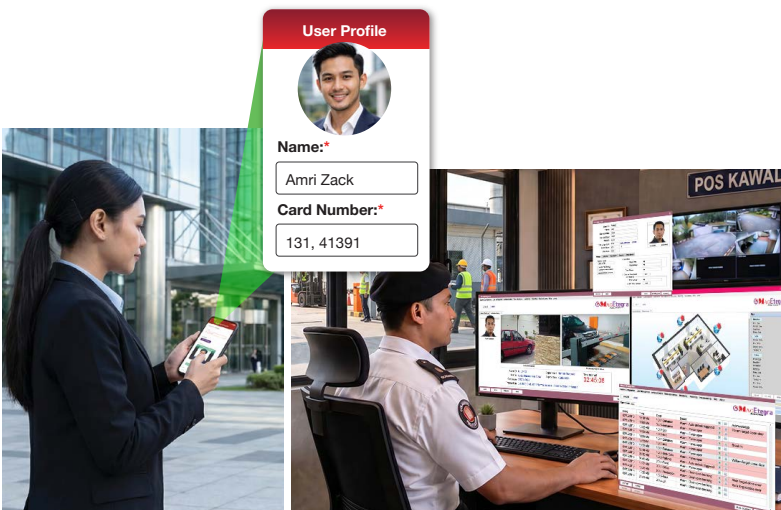

Manage anywhere from anywhere

We ensure reliable real-time automated alarm monitoring, CCTV, anti-passback, block/unblock, and picture capture on-premise without dependency on internet, while you enjoy the convenience of managing all access security of multiple sites from your mobile phone with MAGNicas Hybrid Cloud Access Control.