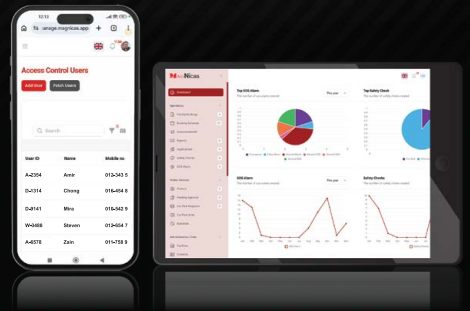

VEROC

- CA413-TKM
- CA413-RKM
- CA413-TKE
- CA413-RKE

- CA413-WNM
- CA413-WNE
- CA413-RNE
- CA413-RNM

*Inspired,
Stylish,
Redefined...*

VEROC bold black color concept further enhance modern contemporary impression of your office. Slim shape easy to fit into narrow door frame with limited space.

MAG Nicas
Hybrid Cloud Access Control

Stylish, Secure and Robust

DESFire custom key encryption prevents card cloning for higher security.

IP56 slim design to deliver a more reliable performance for indoor and outdoor even in demanding environment while still staying modern minimalist.

Easy to fit into your budget

Affordable RS485 readers further lower the wiring cost with our multi door controller looping architecture. Advanced Direct TCP/IP readers allow you to add reader at any nearest network point to maximise scalability.

Manage anywhere

Enjoy the convenience to manage your access security from your mobile phone over the cloud with MagNicas.

Increase productivity

4 types of time attendance shift to cater different job roles. Flexible reporting filters help you track late in, early out, work time, over time and holiday more efficiently.