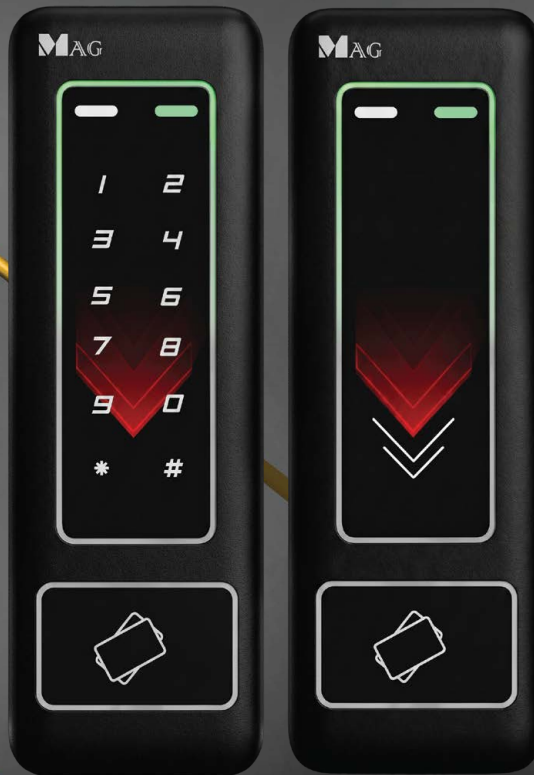

VEROC

- CA413-TKM
- CA413-RKM
- CA413-TKE
- CA413-RKE

- CA413-WNM
- CA413-WNE
- CA413-RNE
- CA413-RNM

*Inspired,
Stylish,
Redefined...*

VEROC bold black color concept further enhance modern contemporary impression of your office. Slim shape easy to fit into narrow door frame with limited space.

MAG Nicas
Hybrid Cloud Access Control

Stylish, Secure and Robust

DESFire custom key encryption prevents card cloning for higher security.

IP56 slim design to deliver a more reliable performance for indoor and outdoor even in demanding environment while still staying modern minimalist.

Easy to fit into your budget

Affordable RS485 readers further lower the wiring cost with our multi door controller looping architecture. Advanced Direct TCP/IP readers allow you to add reader at any nearest network point to maximise scalability.