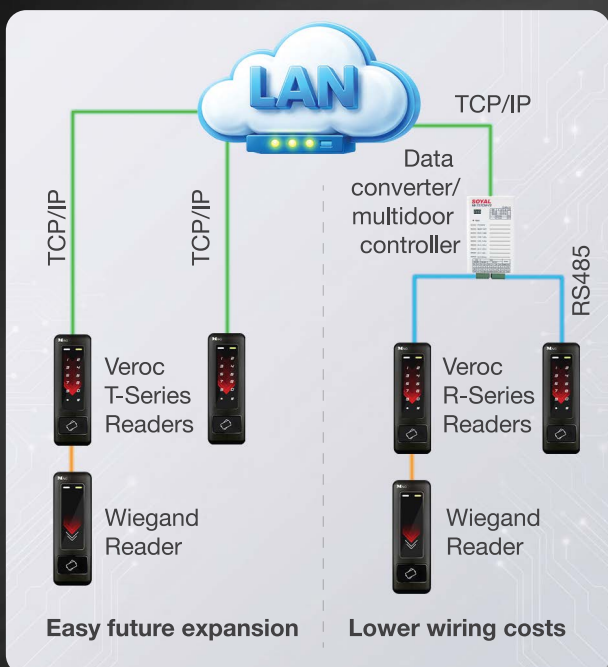

MAG Nicas
Hybrid Cloud Access Control

Stylish, Secure and Robust

DESFire custom key encryption prevents card cloning for higher security.

IP56 slim design to deliver a more reliable performance for indoor and outdoor even in demanding environment while still staying modern minimalist.

Easy to fit into your budget

Affordable RS485 readers further lower the wiring cost with our multi door controller looping architecture. Advanced Direct TCP/IP readers allow you to add reader at any nearest network point to maximise scalability.

Manage anywhere

Enjoy the convenience to manage your access security from your mobile phone over the cloud with MagNicas.

Increase productivity

4 types of time attendance shift to cater different job roles. Flexible reporting filters help you track late in, early out, work time, over time and holiday more efficiently.